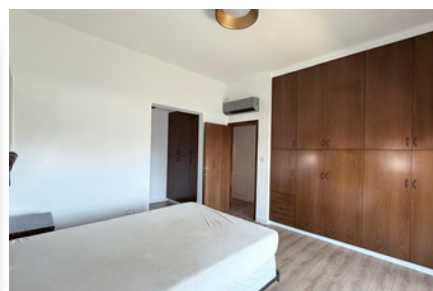

MODERN PENTHOUSE APARTMENT IN CITY CENTER - 4 BEDROOM

#2760

€3,300 / МЕСЯЦ

€3,500

Спальни: 4

Ванные комнаты: 3

Общая площадь: 160m²

Крытая веранда: 39m²

Статус: Key ready

Этаж: Penthouse

Grigori Afxentiou 8A,
4005, Mesa Geitonia
Limassol

sales@quastilo.com
+357 95 727 000
quastilo.com

P R O P E R T Y F O R R E N T