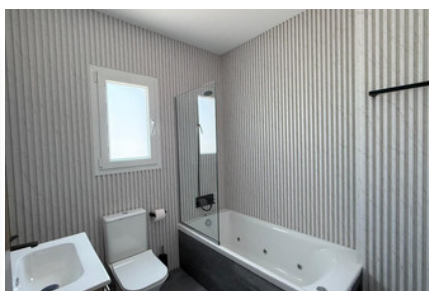

MODERN PENTHOUSE APARTMENT IN CITY CENTER - 4 BEDROOM

#2760

€3,300 / МЕСЯЦ

€3,500

Спальни: 4

Ванные комнаты: 3

Общая площадь: 160m²

Крытая веранда: 39m²

Статус: Key ready

Этаж: Penthouse

Grigori Afxentiou 8A,
4005, Mesa Geitonia
Limassol

sales@quastilo.com
+357 95 727 000
quastilo.com

P R O P E R T Y F O R R E N T