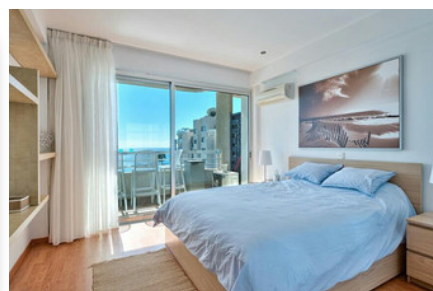

SEAFRONT APARTMENT
IN GERMASOGEIA
TOURIST AREA - 1
BEDROOM

#2694

€1,800 /МЕСЯЦ

 Спальни: 1

 Ванные комнаты: 1

 Общая площадь: 50m²

 Крытая веранда: 12m²

 Статус: Used

Grigori Afxentiou 8A,
4005, Mesa Geitonia
Limassol

sales@quastilo.com
+357 95 727 000
quastilo.com

P R O P E R T Y F O R R E N T

SEAFRONT APARTMENT IN GERMASOGEIA TOURIST AREA - 1 BEDROOM

ОБЗОР

Limassol, Germasogeia Tourist Area

Apartment

2694

ОПИСАНИЕ

Available for rent this charming one-bedroom apartment in a seafront of the popular Germasogeia Tourist Area, Limassol. With an internal space of 50 square meters, this apartment offers comfortable living. The property features one spacious bedroom, a modern bathroom, and a functional open-plan living area, making it ideal for singles or couples.

The apartment is located on a high floor with easy access via an elevator. Large windows provide plenty of natural light and offer a panoramic sea view from the apartment, perfect for those who love waking up to the sight of the waves. The building also has a well-maintained communal swimming pool, where residents can relax and enjoy the sunny weather.