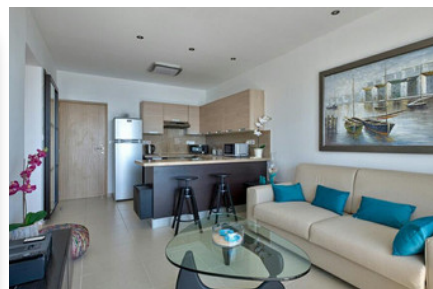

SEAFRONT APARTMENT
IN GERMASOGEIA
TOURIST AREA - 1
BEDROOM

#2694

€1,800 /МЕСЯЦ

Спальни: 1

Ванные комнаты: 1

Общая площадь: 50m²

Крытая веранда: 12m²

Статус: Used

Grigori Afxentiou 8A,
4005, Mesa Geitonia
Limassol

sales@quastilo.com
+357 95 727 000
quastilo.com

P R O P E R T Y F O R R E N T