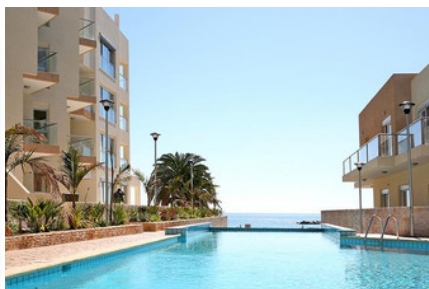

SEAFRONT APARTMENT
IN GERMASOGEIA
TOURIST AREA - 1
BEDROOM

#2694

€1,800 /МЕСЯЦ

Спальни: 1

Ванные комнаты: 1

Общая площадь: 50m²

Крытая веранда: 12m²

Статус: Used

Grigori Afxentiou 8A,
4005, Mesa Geitonia
Limassol

sales@quastilo.com
+357 95 727 000
quastilo.com

P R O P E R T Y F O R R E N T