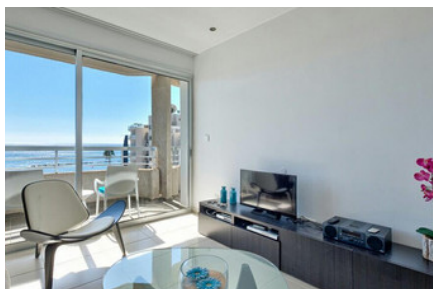

SEAFRONT APARTMENT
IN GERMASOGEIA
TOURIST AREA - 1
BEDROOM

#2694

€1,800 /МЕСЯЦ

Спальни: 1

Ванные комнаты: 1

Общая площадь: 50m²

Крытая веранда: 12m²

Статус: Used

Grigori Afxentiou 8A,
4005, Mesa Geitonia
Limassol

sales@quastilo.com
+357 95 727 000
quastilo.com

P R O P E R T Y F O R R E N T