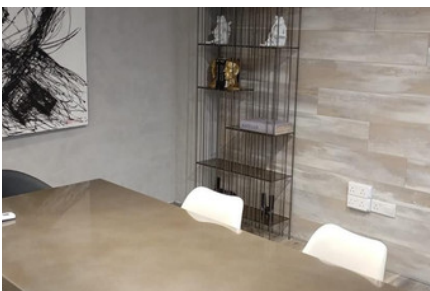

MODERN OFFICES IN
POTAMOS
GERMASOGEIAS - 170M²

#2464

€6,500 /MONTH

Covered: 170m²

Status: Used

Grigori Afxentiou 8A,
4005, Mesa Geitonia
Limassol

sales@quastilo.com
+357 95 727 000
quastilo.com

P R O P E R T Y F O R R E N T