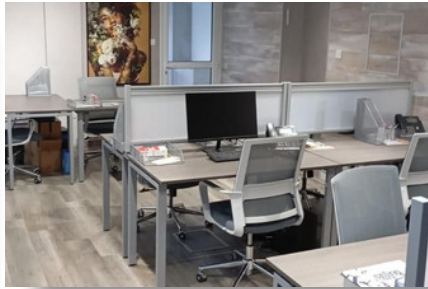

MODERN OFFICES IN
POTAMOS
GERMASOGEIAS - 170M²

#2464

€6,500 /MONTH

Covered: 170m²

Status: Used

Grigori Afxentiou 8A,
4005, Mesa Geitonia
Limassol

sales@quastilo.com
+357 95 727 000
quastilo.com

P R O P E R T Y F O R R E N T