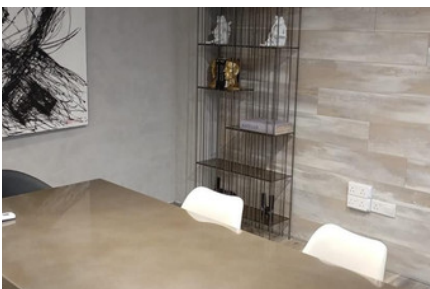

MODERN OFFICES IN
POTAMOS
GERMASOGEIAS - 170M²

#2464

€6,500 /MONTH

Covered: 170m²

Status: Used

Grigori Afxentiou 8A,
4005, Mesa Geitonia
Limassol

sales@quastilo.com
+357 95 727 000
quastilo.com

P R O P E R T Y F O R R E N T