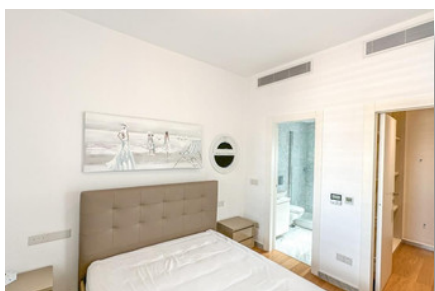

BEACHFRONT VILLA IN LIMASSOL MARINA - 3 BEDROOM

#2457

€2,500,000

Bedrooms: 3

Bathrooms: 4

Covered: 243m²

Plot: 300m²

Status: Resale

Pool: Private

Grigori Afxentiou 8A,
4005, Mesa Geitonia
Limassol

sales@quastilo.com
+357 95 727 000
quastilo.com

P R O P E R T Y F O R S A L E