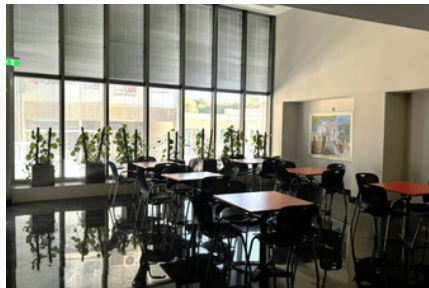

LUXURY OFFICES IN
AGIA ZONI - 800M²

#2420

€30,000
/MONTH

Covered: 800m²

Status: Used

Parking: Underground

Aircondition: Central syst...

Grigori Afxentiou 8A,
4005, Mesa Geitonia
Limassol

sales@quastilo.com
+357 95 727 000
quastilo.com

P R O P E R T Y F O R R E N T