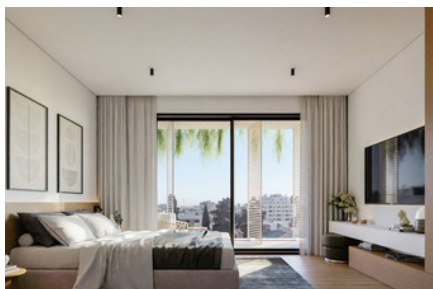

MODERN APARTMENT IN HISTORICAL CENTER - 1 BEDROOM

#2243

€325,000 + VAT

Bedrooms: 1

Bathrooms: 1

Covered: 46m²

Covered veranda: 19m²

Status: Under construction

Energy efficiency rating: A

Grigori Afxentiou 8A,
4005, Mesa Geitonia
Limassol

sales@quastilo.com
+357 95 727 000
quastilo.com

P R O P E R T Y F O R S A L E