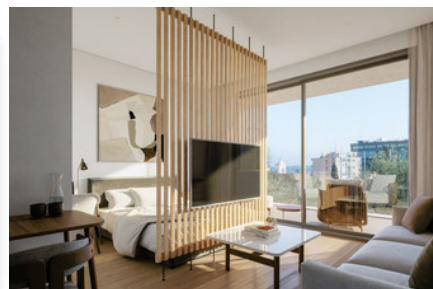

MODERN APARTMENT IN HISTORICAL CENTER - 1 BEDROOM

#2243

€325,000 + VAT

Bedrooms: 1

Bathrooms: 1

Covered: 46m²

Covered veranda: 19m²

Status: Under construction

Energy efficiency rating: A

Grigori Afxentiou 8A,
4005, Mesa Geitonia
Limassol

sales@quastilo.com
+357 95 727 000
quastilo.com

P R O P E R T Y F O R S A L E