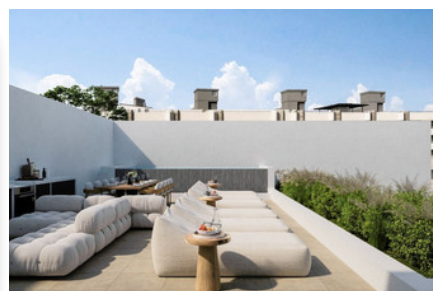

MODERN APARTMENT IN HISTORICAL CENTER - 1 BEDROOM

#2243

€325,000 + VAT

Bedrooms: 1

Bathrooms: 1

Covered: 46m²

Covered veranda: 19m²

Status: Under construction

Energy efficiency rating: A

Grigori Afxentiou 8A,
4005, Mesa Geitonia
Limassol

sales@quastilo.com
+357 95 727 000
quastilo.com

P R O P E R T Y F O R S A L E