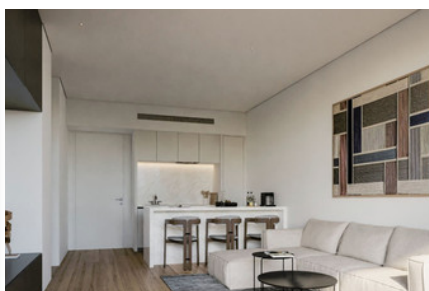

MODERN APARTMENT IN HISTORICAL CENTER - 1 BEDROOM

#2243

€325,000 + VAT

Bedrooms: 1

Bathrooms: 1

Covered: 46m²

Covered veranda: 19m²

Status: Under construction

Energy efficiency rating: A

Grigori Afxentiou 8A,
4005, Mesa Geitonia
Limassol

sales@quastilo.com
+357 95 727 000
quastilo.com

P R O P E R T Y F O R S A L E