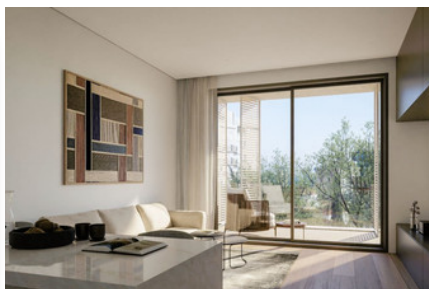

MODERN APARTMENT IN HISTORICAL CENTER - 1 BEDROOM

#2243

€325,000 + VAT

Bedrooms: 1

Bathrooms: 1

Covered: 46m²

Covered veranda: 19m²

Status: Under construction

Energy efficiency rating: A

Grigori Afxentiou 8A,
4005, Mesa Geitonia
Limassol

sales@quastilo.com
+357 95 727 000
quastilo.com

P R O P E R T Y F O R S A L E