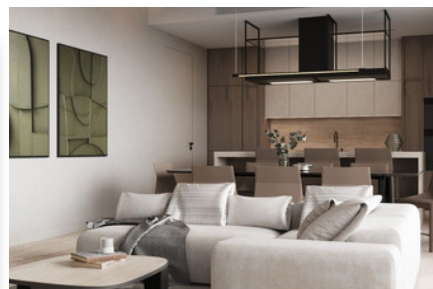

LUXURY APARTMENT IN LIMASSOL CITY CENTER - 2 BEDROOM

#2169

€420,000 + VAT

Bedrooms: 2

Bathrooms: 2

Covered: 82m²

Covered veranda: 23m²

Status: Off plan

Energy efficiency rating: A

Grigori Afxentiou 8A,
4005, Mesa Geitonia
Limassol

sales@quastilo.com
+357 95 727 000
quastilo.com

P R O P E R T Y F O R S A L E