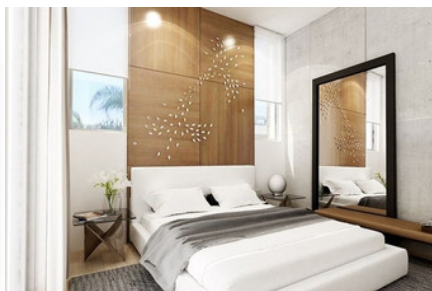

LUXURY VILLA IN
GERMASOGEIA/
TOURIST AREA - 3
BEDROOM

#1777

€1,200,000 +
VAT

 Bedrooms: 3

 Bathrooms: 3

 Covered: 264m²

 Plot: 157m²

 Status: Key ready

 Pool: Communal

Grigori Afxentiou 8A,
4005, Mesa Geitonia
Limassol

sales@quastilo.com
+357 95 727 000
quastilo.com

P R O P E R T Y F O R S A L E

LUXURY VILLA IN GERMASOGEIA/ TOURIST AREA - 3 BEDROOM

OVERVIEW

 Limassol, Germasogeia Tourist Area  Semi-Detached House  1777

DESCRIPTION

The project is intended for those who value a convenient location, tranquility and do not want to compromise when choosing quality housing for themselves and their loved ones. This modern house with a perfect layout for the most comfortable living, equipped with a roof with shady gardens and a basement. The roof can be used for organizing various parties and quiet, relaxing family evenings with aromatic tea or tart wine. In addition to the successfully completed exterior, noted by many experts on the local and European markets, and a more than successful location, this project offers its residents conditions for leisure and recreation, without leaving its territory, which is especially convenient for families with children and the presence of family members. who doesn't drive a car. Although everything you need - restaurants, beach, banks, shops, fitness clubs, etc. - are within walking distance.