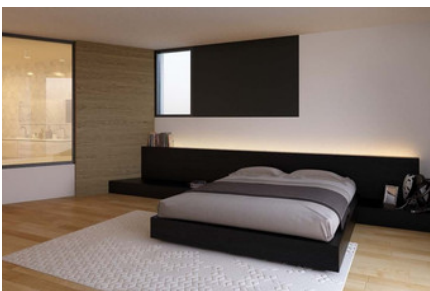

STUNNING VILLA IN KALOGIROI - 8 BEDROOMS

#1732

€6,700,000 + VAT

Bedrooms: 8

Bathrooms: 9

Covered: 926m²

Plot: 1278m²

Status: Under construction

Pool: Private, Overflow

Grigori Afxentiou 8A,
4005, Mesa Geitonia
Limassol

sales@quastilo.com
+357 95 727 000
quastilo.com

P R O P E R T Y F O R S A L E