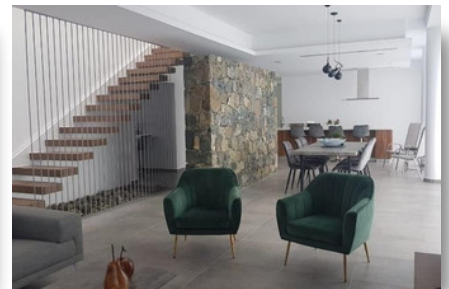

DESCRIPTION

The villa takes the form of a minimalistic structure placed within a privileged plot of land at the top of a hill within the forest's natural landscape. Designed by a leading architecture firm, this villa enjoys contemporary architectural design aesthetics. The spatial configuration of the villa invites a variety of personalities and occupants, from hermetic individuals to sociable couples or groups, to be "original" and invent their own way of habitation in its structure. Composed of three simple individual rectangular volumes, slightly shifted and vertically stacked at three levels, following the hills' nature slope, the villa engages the landscape and the pleasures of being in the country by opening up in the woods towards south were at the same time, its strict street façade allows a private living.