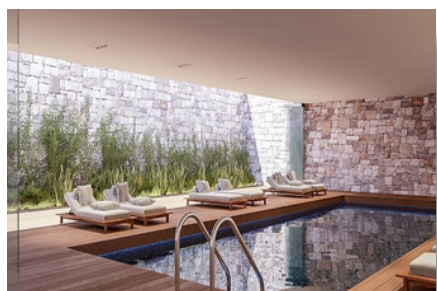

UNIQUE APARTMENT IN HISTORICAL CENTER - 3 BEDROOM

#1390

€459,000 + VAT
~~€615,000~~

Bedrooms: 3

Bathrooms: 3

Covered: 102.2m²

Covered veranda: 31.52m²

Status: Under construction

Uncovered veranda: 15.66m²

Grigori Afxentiou 8A,
4005, Mesa Geitonia
Limassol

sales@quastilo.com
+357 95 727 000
quastilo.com

P R O P E R T Y F O R S A L E