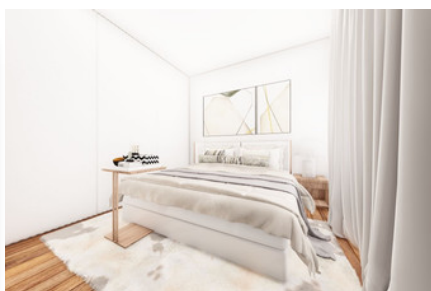

UNIQUE APARTMENT IN HISTORICAL CENTER - 3 BEDROOM

#1390

€459,000 + VAT
~~€615,000~~

Bedrooms: 3

Bathrooms: 3

Covered: 102.2m²

Covered veranda: 31.52m²

Status: Under construction

Uncovered veranda: 15.66m²

Grigori Afxentiou 8A,
4005, Mesa Geitonia
Limassol

sales@quastilo.com
+357 95 727 000
quastilo.com

P R O P E R T Y F O R S A L E