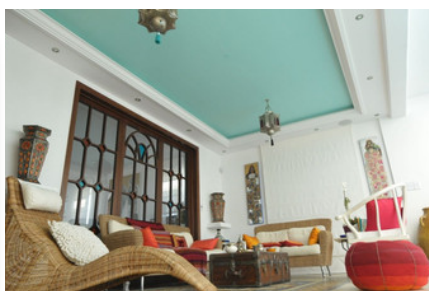

BEACHFRONT VILLA IN ZYGI - 5 BEDROOM

#1136

€2,300,000

€2,900,000

Bedrooms: 4

Bathrooms: 5

Covered: 600m²

Plot: 1327m²

Status: Resale

Aircondition: Central syst...

Grigori Afxentiou 8A,
4005, Mesa Geitonia
Limassol

sales@quastilo.com
+357 95 727 000
quastilo.com

P R O P E R T Y F O R S A L E