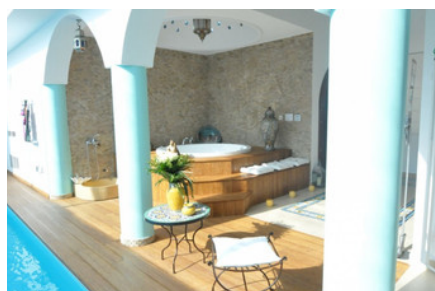

BEACHFRONT VILLA IN ZYGI - 5 BEDROOM

#1136

€2,300,000

€2,900,000

Bedrooms: 4

Bathrooms: 5

Covered: 600m²

Plot: 1327m²

Status: Resale

Aircondition: Central syst...

Grigori Afxentiou 8A,
4005, Mesa Geitonia
Limassol

sales@quastilo.com
+357 95 727 000
quastilo.com

P R O P E R T Y F O R S A L E