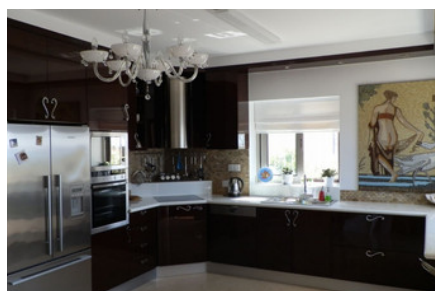

BEACHFRONT VILLA IN ZYGI - 5 BEDROOM

#1136

€2,300,000

€2,900,000

Bedrooms: 4

Bathrooms: 5

Covered: 600m²

Plot: 1327m²

Status: Resale

Aircondition: Central syst...

Grigori Afxentiou 8A,
4005, Mesa Geitonia
Limassol

sales@quastilo.com
+357 95 727 000
quastilo.com

P R O P E R T Y F O R S A L E