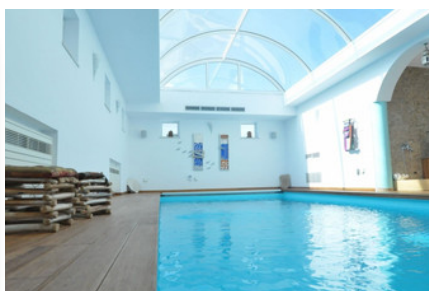

BEACHFRONT VILLA IN ZYGI - 5 BEDROOM

#1136

€2,300,000

€2,900,000

Bedrooms: 4

Bathrooms: 5

Covered: 600m²

Plot: 1327m²

Status: Resale

Aircondition: Central syst...

Grigori Afxentiou 8A,
4005, Mesa Geitonia
Limassol

sales@quastilo.com
+357 95 727 000
quastilo.com

P R O P E R T Y F O R S A L E